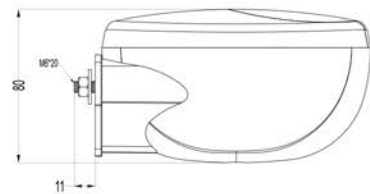

EL POSITION & DIRECTION - STOP LAMP EU LATERAL

Features

- 2 Functions: Position, Turn Indicator for the front lamp
- 3 Functions: Position, Turn Indicator, Brake for the rear lamp
- Homologated, ECE R6 R7
- 2K Injection Technology
- Clear lens design on the direction side
- % 100 tested before delivery

PARTS	PARTS NAME	PARTS NO
	EL POSITION & DIRECTION LAMP EU LATERAL UNBREAKABLE	0001.3206.XXX
	EL POSITION & DIRECTION LAMP EU LATERAL REGULAR	0001.3206.XXX
	EL POSITION & DIRECTION LAMP EU LATERAL SS	0001.3206.XXX
	EL STOP LAMP EU LATERAL UNBREAKABLE	0001.3406.XXX
	EL STOP LAMP EU LATERAL REGULAR	0001.3406.XXX
	EL STOP LAMP EU LATERAL SS	0001.3406.XXX