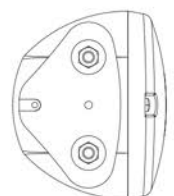

EL POSITION & DIRECTION - STOP LAMP EU LATERAL

Features

- 2 Functions: Position, Turn Indicator for the front lamp
- 3 Functions: Position, Turn Indicator, Brake for the rear lamp
- Homologated, ECE R6 R7
- 2K Injection Technology
- Clear lens design on the direction side
- % 100 tested before delivery

PARTS	PARTS NAME	PARTS NO
	EL POSITION & DIRECTION LAMP EU LATERAL UNBREAKABLE	0001.3206.XXX
	EL POSITION & DIRECTION LAMP EU LATERAL REGULAR	0001.3206.XXX
	EL POSITION & DIRECTION LAMP EU LATERAL SS	0001.3206.XXX
	EL STOP LAMP EU LATERAL UNBREAKABLE	0001.3406.XXX
	EL STOP LAMP EU LATERAL REGULAR	0001.3406.XXX
	EL STOP LAMP EU LATERAL SS	0001.3406.XXX