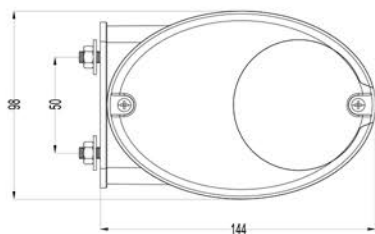

EL POSITION & DIRECTION - STOP LAMP EU LATERAL

Features

- 2 Functions: Position, Turn Indicator for the front lamp
- 3 Functions: Position, Turn Indicator, Brake for the rear lamp
- Homologated, ECE R6 R7
- 2K Injection Technology
- Clear lens design on the direction side
- % 100 tested before delivery

PARTS	PARTS NAME	PARTS NO
	EL POSITION & DIRECTION LAMP EU LATERAL UNBREAKABLE	0001.3206.XXX
	EL POSITION & DIRECTION LAMP EU LATERAL REGULAR	0001.3206.XXX
	EL POSITION & DIRECTION LAMP EU LATERAL SS	0001.3206.XXX
	EL STOP LAMP EU LATERAL UNBREAKABLE	0001.3406.XXX
	EL STOP LAMP EU LATERAL REGULAR	0001.3406.XXX
	EL STOP LAMP EU LATERAL SS	0001.3406.XXX

BULB		LENS	
12 V 21 W	0001.2027.000	SIGNAL UNBREAKABLE	0001.0125.000
12 V 21/5 W	0001.2029.000	SIGNAL REGULAR	0001.0125.001
12 V 5 W	0001.2028.000	STOP UNBREAKABLE	0001.0127.000
		STOP REGULAR	0001.0127.001